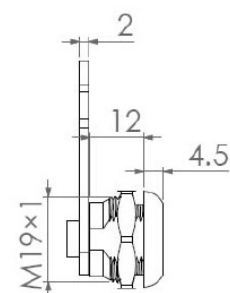

PRODUCT SHEET

Description:

Cam Lock 1912, 180DG, Cam A09 Hooked, Right, CPL,CK SISO,Cam Mounted 12 O'clock when Open, W/Hook Opening on Left Side,, For Right Hand Doors, Cam Plate Riveted onto the Lock, Max, 6mm Panel Thickness

Item number:

14.04.430-0

Units	Box	Carton	HS Code	Barcode
Pcs.	30	300	8301300000	
				5704866041577

SISO A/S

Mileparken 11
DK-2740 Skovlunde
Denmark
VAT: DK 24786013

Phone +45 45 830 900

www.siso.dk
siso@siso.dk