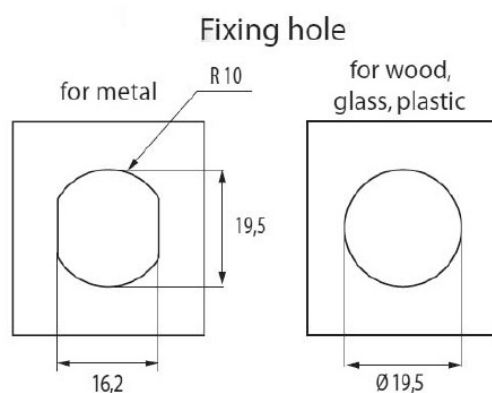

PRODUCT SHEET

Description:

Cam Lock 1912, 180DG, Cam A09 Hooked, Right, CPL,CK SISO,Cam Mounted 12 O'clock when Open, W/Hook Opening on Left Side,, For Right Hand Doors, Cam Plate Riveted onto the Lock, Max, 6mm Panel Thickness

Item number:

14.04.430-0

Units	Box	Carton	HS Code	Barcode
Pcs.	30	300	8301300000	
				5704866041577

SISO A/S

Mileparken 11
DK-2740 Skovlunde
Denmark
VAT: DK 24786013

Phone +45 45 830 900

www.siso.dk
siso@siso.dk

Danske Bank
Nytorv Branch
Copenhagen
SWIFT: DABADKKK

Account no.
4180 3112 112936
IBAN Account
DK7230003112112936