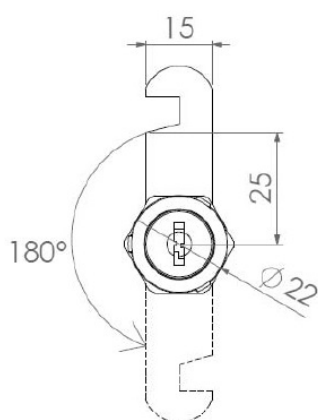

PRODUCT SHEET

Description:

Cam Lock 1912, 180DG, Cam A09 Hooked, Right, CPL,CK SISO,Cam Mounted 12 O'clock when Open, W/Hook Opening on Left Side,, For Right Hand Doors, Cam Plate Riveted onto the Lock, Max, 6mm Panel Thickness

Item number:

14.04.430-0

Units	Box	Carton	HS Code	Barcode
Pcs.	30	300	8301300000	
				5704866041577

SISO A/S

Mileparken 11
DK-2740 Skovlunde
Denmark
VAT: DK 24786013

Phone +45 45 830 900

www.siso.dk
siso@siso.dk

Danske Bank
Nytorv Branch
Copenhagen
SWIFT: DABADKKK

Account no.
4180 3112 112936
IBAN Account
DK7230003112112936