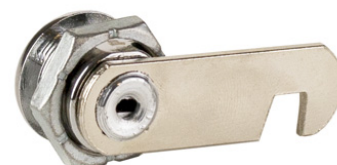

PRODUCT SHEET

Description:

Cam Lock 1912, 180DG, Cam A09 Hooked, Right, CPL,CK SISO,Cam Mounted 12 O'clock when Open, W/Hook Opening on Left Side,, For Right Hand Doors, Cam Plate Riveted onto the Lock, Max, 6mm Panel Thickness

Item number:

14.04.430-0

Units	Box	Carton	HS Code	Barcode
Pcs.	30	300	8301300000	
				5704866041577

SISO A/S

Mileparken 11
DK-2740 Skovlunde
Denmark
VAT: DK 24786013

Phone +45 45 830 900

www.siso.dk
siso@siso.dk

Danske Bank
Nytorv Branch
Copenhagen
SWIFT: DABADKKK

Account no.
4180 3112 112936
IBAN Account
DK7230003112112936